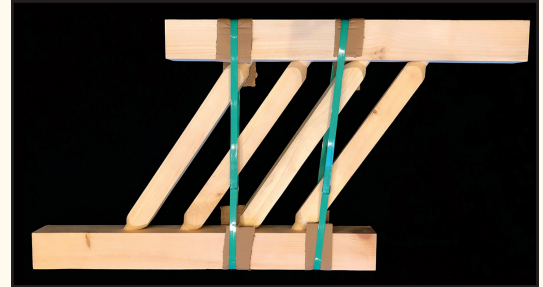

CUSTOM-LENGTH TIMBER STAIR RAILING SYSTEM

Sold Per Foot. Built Per Inch.

For interior use only. Top and bottom rails left long for on-site cutting.

To order: a stair measurement sheet must be filled out by the installer.

Install staircase prior to measuring for railing to avoid errors. Fasteners not included.

WHITE PINE TIMBER

SPINDLES	VENDOR PART NUMBER
Timber	6400001612-2, -3, -4, -5, -6, -7, -8, -9, -10
Aluminum	6400001620-2, -3, -4, -5, -6, -7, -8, -9, -10

Cedar Rails, Posts, and Spindles have a hand peeled appearance, so diameters will vary slightly. Cedar may be used interior or exterior. Pine sections will be smooth with hewn edges and are for interior use only. Pine posts are available in smooth or with hewn edges. Both will naturally develop cracks or checks which enhances its rustic appeal.