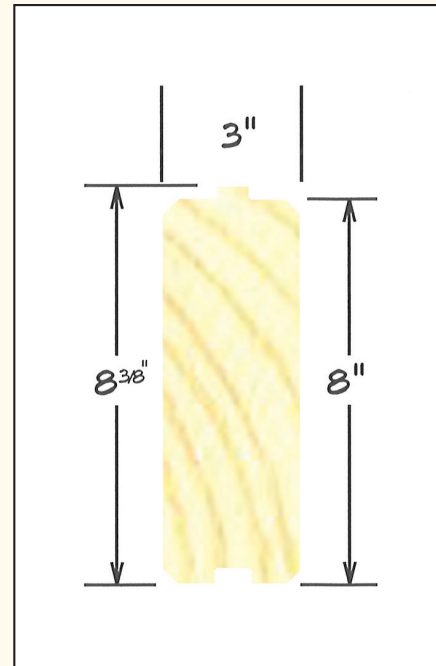

1-800-657-4666

DECKING/PLANKING TONGUE & GROOVE

1-800-657-4666

DECKING/PLANKING

3 X 6 AND 3 1/2 X 9

Reversible. Perfect for Floors or Vaulted Ceilings.
 3 1/2 x 9 is also suitable for small sheds, chicken coops,
 playhouses, hunting blinds and more.

DESCRIPTION	VENDOR PART NUMBER
3 x 6	3010034801-08, -12, -16
3.5 x 9	3010034802-08, -12, -16

DETAILS	3 X 6	3 1/2 X 9
Species	Kiln-dried White Pine	Kiln-dried White Pine
Coverage	5 1/4"	8 inch
Lineal Feet Per 100 Square Feet	234	152
Conversion Factor	.43 square feet =1 lineal foot	.66 square feet =1 lineal foot
Lengths	8', 12', 16'	8', 12', 16'
Fasteners	Timber Screws	Timber Screws