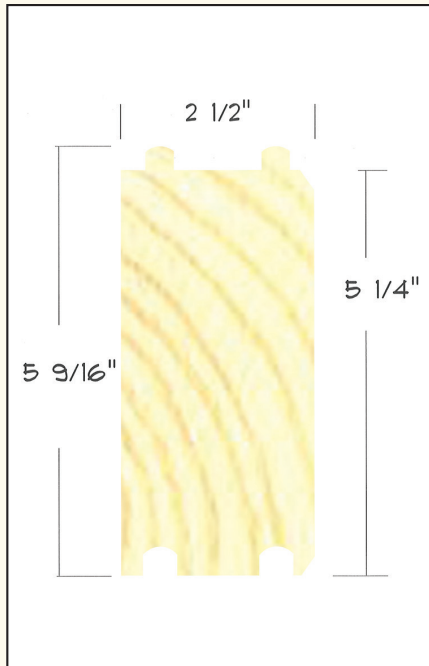

1-800-657-4666

DECKING/PLANKING TONGUE & GROOVE

1-800-657-4666

DECKING/PLANKING

3 X 6 AND 3 1/2 X 9

Reversible. Perfect for Floors or Vaulted Ceilings.
 3 1/2 x 9 is also suitable for small sheds, chicken coops,
 playhouses, hunting blinds and more.

DESCRIPTION	VENDOR PART NUMBER
3 x 6	3010034801-08, -12, -16
3.5 x 9	3010034802-08, -12, -16

DETAILS	3 X 6	3 1/2 X 9
Species	Kiln-dried White Pine	Kiln-dried White Pine
Coverage	5 1/4"	8 inch
Lineal Feet Per 100 Square Feet	234	152
Conversion Factor	.43 square feet =1 lineal foot	.66 square feet =1 lineal foot
Lengths	8', 12', 16'	8', 12', 16'
Fasteners	Timber Screws	Timber Screws