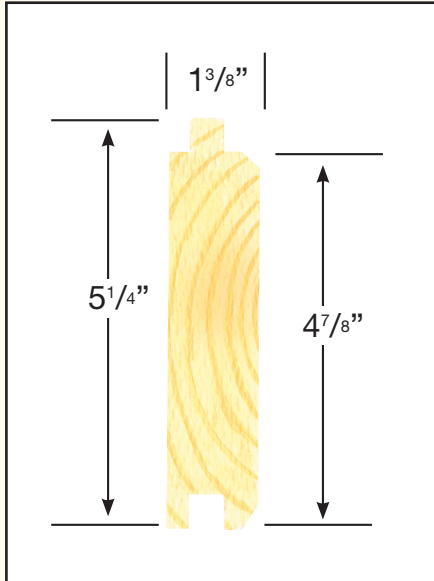

1-800-657-4666

DECKING/PLANKING TONGUE & GROOVE

DECKING/PLANKING

2 X 6 AND 2 X 8

1-800-657-4666

Reversible. Perfect for Floors or Covered Porch Ceilings.

DESCRIPTION	VENDOR PART NUMBER
2 x 6 SPF	1010312602-08, -12, -16
2 x 6 CEDAR	2010312802-12, -16
2 X 8 SPF	1010312802-12, -16
2 x 8 CEDAR	2010312602-12, -16

DETAILS	2 X 6	2 X 8
Species	Kiln-dried SPF Air-dried Western Red Cedar	Kiln-dried SPF Air-dried Western Red Cedar
Coverage	4 7/8 inch	6 5/8 inch
Lineal Feet Per 100 Square Feet	250	182
Conversion Factor	.40 square feet =1 lineal foot	.55 square feet =1 lineal foot
Lengths	12', 16'	12', 16'
Fasteners	Flooring Nail	Flooring Nail