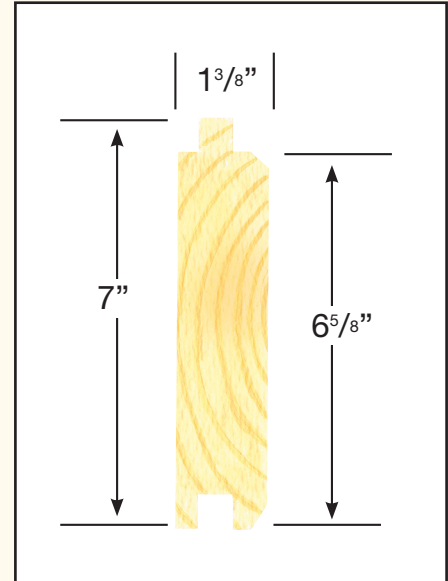

1-800-657-4666

DECKING/PLANKING TONGUE & GROOVE

DECKING/PLANKING

2 X 6 AND 2 X 8

1-800-657-4666

Reversible. Perfect for Floors or Covered Porch Ceilings.

DESCRIPTION	VENDOR PART NUMBER
2 x 6 SPF	1010312602-08, -12, -16
2 x 6 CEDAR	2010312802-12, -16
2 X 8 SPF	1010312802-12, -16
2 x 8 CEDAR	2010312602-12, -16

DETAILS	2 X 6	2 X 8
Species	Kiln-dried SPF Air-dried Western Red Cedar	Kiln-dried SPF Air-dried Western Red Cedar
Coverage	4 7/8 inch	6 5/8 inch
Lineal Feet Per 100 Square Feet	250	182
Conversion Factor	.40 square feet =1 lineal foot	.55 square feet =1 lineal foot
Lengths	12', 16'	12', 16'
Fasteners	Flooring Nail	Flooring Nail