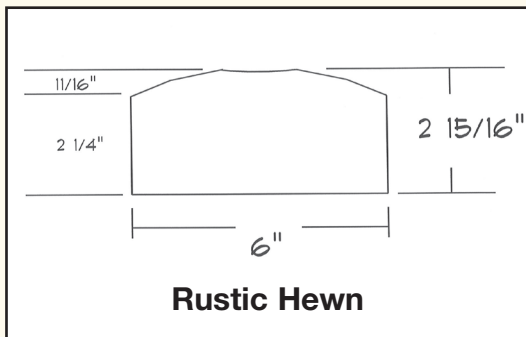

WINDOW AND DOOR TRIM

LODGE XL

1-800-657-4666

DETAILS	LODGE XL
Species	Kiln-dried Wisconsin White Pine
Surface	Smooth/Radius (Reversible) Circle Sawn/Skip Hewn (Reversible) Rustic Hewn
Lengths	8', 12', 16'
Thickness	3 inch
Coverage	6 inch

Radius

Circle Sawn

Rustic Hewn

DESCRIPTION	VENDOR PART NUMBER
SMOOTH	3011023601, -12, -16
SKIP HEWN	3011023602-08CS, -12CS, -16CS
RUSTIC HEWN	3011023602-08H, -12H, -16H