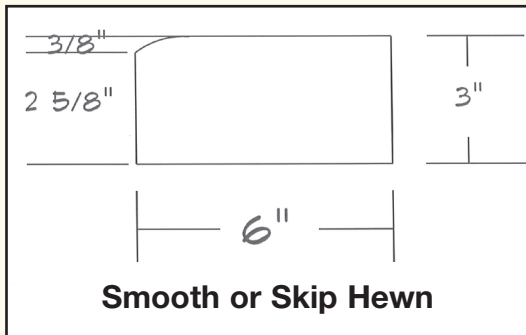

WINDOW AND DOOR TRIM

LODGE XL

1-800-657-4666

DETAILS	LODGE XL
Species	Kiln-dried Wisconsin White Pine
Surface	Smooth/Radius (Reversible) Circle Sawn/Skip Hewn (Reversible) Rustic Hewn
Lengths	8', 12', 16'
Thickness	3 inch
Coverage	6 inch

Radius

Circle Sawn

Rustic Hewn

DESCRIPTION	VENDOR PART NUMBER
SMOOTH	3011023601, -12, -16
SKIP HEWN	3011023602-08CS, -12CS, -16CS
RUSTIC HEWN	3011023602-08H, -12H, -16H