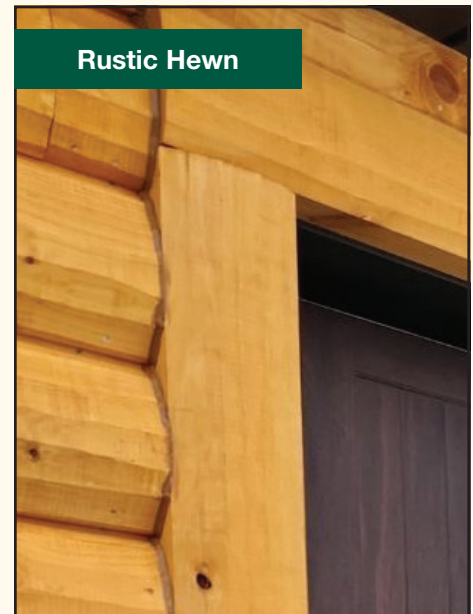

WINDOW AND DOOR TRIM

LODGE XL

1-800-657-4666

DETAILS	LODGE XL
Species	Kiln-dried Wisconsin White Pine
Surface	Smooth/Radius (Reversible) Circle Sawn/Skip Hewn (Reversible) Rustic Hewn
Lengths	8', 12', 16'
Thickness	3 inch
Coverage	6 inch

Radius

Circle Sawn

Rustic Hewn

DESCRIPTION	VENDOR PART NUMBER
SMOOTH	3011023601, -12, -16
SKIP HEWN	3011023602-08CS, -12CS, -16CS
RUSTIC HEWN	3011023602-08H, -12H, -16H