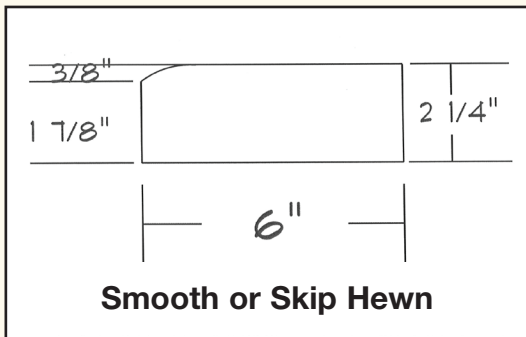

## LODGE

DETAILS	LODGE
Species	Kiln-dried Wisconsin White Pine
Surface	Smooth/Radius (Reversible) Circle Sawn/Skip Hewn (Reversible) Rustic Hewn
Lengths	8', 12', 16'
Thickness	2-1/4 inch
Coverage	6 inch

Radius

Skip Hewn

Rustic Hewn

Custom trim sizes also available in Rough Sawn, Smooth (S4S or S2S), or Hewn. Contact us for details.

DESCRIPTION	VENDOR PART NUMBER
SMOOTH	3011012602-08, -12, -16
SKIP HEWN	3011012602-08CS, -12CS, -16CS
RUSTIC HEWN	3011012602-08H, -12H, -16H