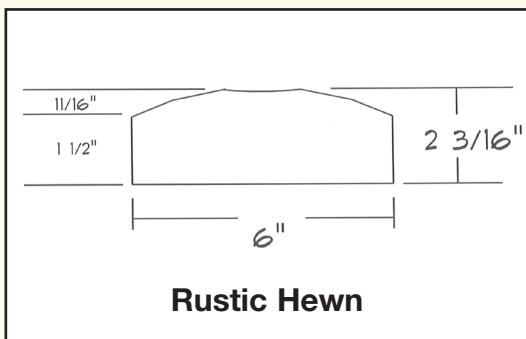

## LODGE

DETAILS	LODGE
Species	Kiln-dried Wisconsin White Pine
Surface	Smooth/Radius (Reversible) Circle Sawn/Skip Hewn (Reversible) Rustic Hewn
Lengths	8', 12', 16'
Thickness	2-1/4 inch
Coverage	6 inch

Radius

Skip Hewn

Rustic Hewn

Custom trim sizes also available in Rough Sawn, Smooth (S4S or S2S), or Hewn. Contact us for details.

DESCRIPTION	VENDOR PART NUMBER
SMOOTH	3011012602-08, -12, -16
SKIP HEWN	3011012602-08CS, -12CS, -16CS
RUSTIC HEWN	3011012602-08H, -12H, -16H