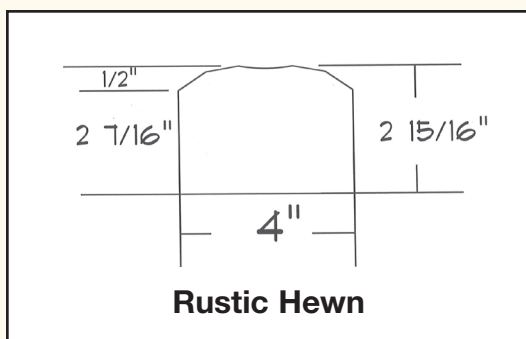

## COTTAGE XL

1-800-657-4666

DETAILS	COTTAGE XL
Species	Kiln-dried Wisconsin White Pine Air-dried Western Red Cedar
Surface	Smooth/Radius (Reversible) Circle Sawn/Skip Hewn (Reversible) Rustic Hewn
Lengths	8', 12', 16'
Thickness	3 inch
Coverage	4 inch

Radius

Skip Hewn

Rustic Hewn

DESCRIPTION	VENDOR PART NUMBER
PINE SMOOTH	3011023401-08, -12, -16
PINE SKIP HEWN	3011023402-08CS, -12CS, -16CS
PINE RUSTIC HEWN	3011023402-08H, -12H, -16H
CEDAR SMOOTH	2011023402-08, -12, -16
CEDAR SKIP HEWN	2011023402-08CS, -12CS, -16CS
CEDAR RUSTIC HEWN	2011023402-08H, -12H, -16H