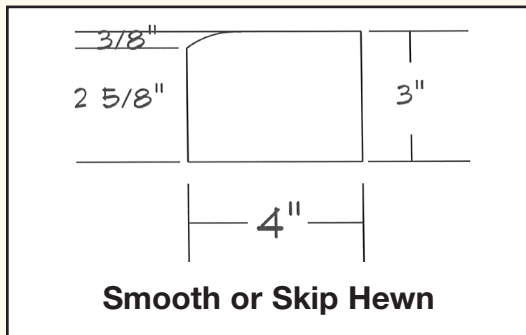

## COTTAGE XL

1-800-657-4666

DETAILS	COTTAGE XL
Species	Kiln-dried Wisconsin White Pine Air-dried Western Red Cedar
Surface	Smooth/Radius (Reversible) Circle Sawn/Skip Hewn (Reversible) Rustic Hewn
Lengths	8', 12', 16'
Thickness	3 inch
Coverage	4 inch

Radius

Skip Hewn

Rustic Hewn

DESCRIPTION	VENDOR PART NUMBER
PINE SMOOTH	3011023401-08, -12, -16
PINE SKIP HEWN	3011023402-08CS, -12CS, -16CS
PINE RUSTIC HEWN	3011023402-08H, -12H, -16H
CEDAR SMOOTH	2011023402-08, -12, -16
CEDAR SKIP HEWN	2011023402-08CS, -12CS, -16CS
CEDAR RUSTIC HEWN	2011023402-08H, -12H, -16H