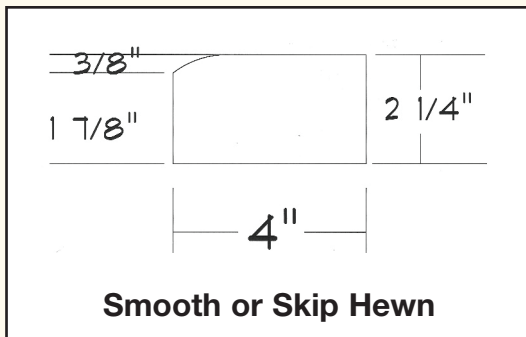

1-800-657-4666

WINDOW AND DOOR TRIM

COTTAGE

DETAILS	COTTAGE
Species	Kiln-dried Wisconsin White Pine Air-dried Western Red Cedar
Surface	Smooth/Radius (Reversible) Circle Sawn/Skip Hewn (Reversible) Rustic Hewn
Lengths	8', 12', 16'
Thickness	2-1/4 inch
Coverage	4 inch

Radius

Skip Hewn

Rustic Hewn

DESCRIPTION	VENDOR PART NUMBER
PINE SMOOTH	3011012402-08, -12, -16
PINE SKIP HEWN	3011012402-08CS, -12CS, -16CS
PINE RUSTIC HEWN	3011012402-08H, -12H, -16H
CEDAR SMOOTH	2011012402-08, -12, -16
CEDAR SKIP HEWN	2011012402-08CS, -12CS, -16CS
CEDAR RUSTIC HEWN	2011012402-08H, -12H, -16H