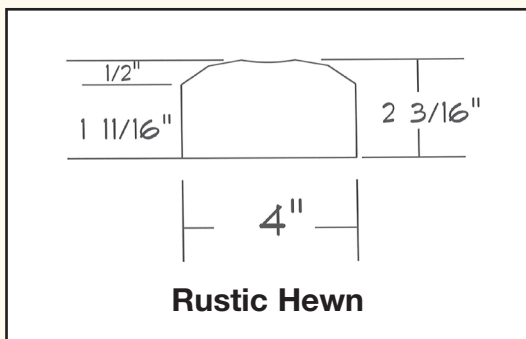

1-800-657-4666

WINDOW AND DOOR TRIM

COTTAGE

DETAILS	COTTAGE
Species	Kiln-dried Wisconsin White Pine Air-dried Western Red Cedar
Surface	Smooth/Radius (Reversible) Circle Sawn/Skip Hewn (Reversible) Rustic Hewn
Lengths	8', 12', 16'
Thickness	2-1/4 inch
Coverage	4 inch

Radius

Skip Hewn

Rustic Hewn

DESCRIPTION	VENDOR PART NUMBER
PINE SMOOTH	3011012402-08, -12, -16
PINE SKIP HEWN	3011012402-08CS, -12CS, -16CS
PINE RUSTIC HEWN	3011012402-08H, -12H, -16H
CEDAR SMOOTH	2011012402-08, -12, -16
CEDAR SKIP HEWN	2011012402-08CS, -12CS, -16CS
CEDAR RUSTIC HEWN	2011012402-08H, -12H, -16H