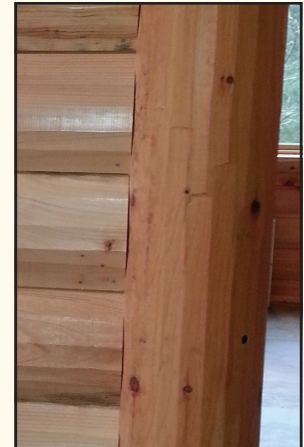

VERTICAL V-NOTCHED LOG CORNERS

1-800-657-4666

DETAILS	V-NOTCHED
Species	White Pine Western Red Cedar
Surface	Smooth or Hand Hewn
Lengths	8'-16' (Even Only)
Size	9" or 7"

DESCRIPTION	VENDOR PART NUMBER
9 PINE SMOOTH	3010100911-08, 10, 12, 14, 16
9 PINE HAND HEWN	3010100911-08H, 10H, 12H, 14H, 16H
7 PINE SMOOTH	3010500708, 10, 12, 14, 16
7 PINE HAND HEWN	3010500708H, 10H, 12H, 14H, 16H
9 CEDAR SMOOTH	2010100911-08, 10, 12, 14, 16
9 CEDAR HAND HEWN	2010100911-08H, 10H, 12H, 14H, 16H

ALSO AVAILABLE IN 4', 6' AND 18'-24' LENGTHS.

1-800-657-4666

VERTICAL V-NOTCHED LOG CORNERS

DETAILS	V-NOTCHED
Species	White Cedar
Surface	Peeled, Air-Dried
Lengths	8'
Size	3", 4", 6" also 6" x 10'

DESCRIPTION	VENDOR PART NUMBER
3" x 8'	6000003813
4" x 8'	6000004813
6" x 8'	6000026081
6" x 10'	6000026101