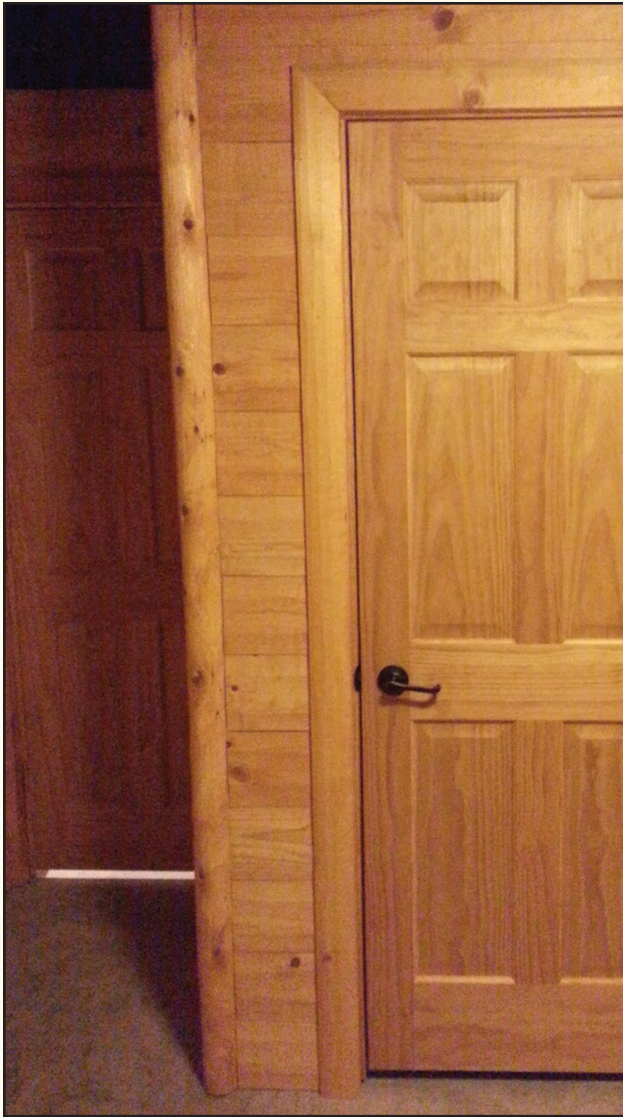

VERTICAL V-NOTCHED LOG CORNERS

1-800-657-4666

DETAILS	V-NOTCHED
Species	White Pine Western Red Cedar
Surface	Smooth or Hand Hewn
Lengths	8'-16' (Even Only)
Size	9" or 7"

DESCRIPTION	VENDOR PART NUMBER
9 PINE SMOOTH	3010100911-08, 10, 12, 14, 16
9 PINE HAND HEWN	3010100911-08H, 10H, 12H, 14H, 16H
7 PINE SMOOTH	3010500708, 10, 12, 14, 16
7 PINE HAND HEWN	3010500708H, 10H, 12H, 14H, 16H
9 CEDAR SMOOTH	2010100911-08, 10, 12, 14, 16
9 CEDAR HAND HEWN	2010100911-08H, 10H, 12H, 14H, 16H

ALSO AVAILABLE IN 4', 6' AND 18'-24' LENGTHS.

1-800-657-4666

VERTICAL V-NOTCHED LOG CORNERS

DETAILS	V-NOTCHED
Species	White Cedar
Surface	Peeled, Air-Dried
Lengths	8'
Size	3", 4", 6" also 6" x 10'

DESCRIPTION	VENDOR PART NUMBER
3" x 8'	6000003813
4" x 8'	6000004813
6" x 8'	6000026081
6" x 10'	6000026101