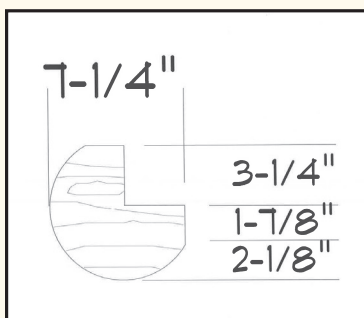

VERTICAL V-NOTCHED LOG CORNERS

1-800-657-4666

DETAILS	V-NOTCHED
Species	White Pine Western Red Cedar
Surface	Smooth or Hand Hewn
Lengths	8'-16' (Even Only)
Size	9" or 7"

DESCRIPTION	VENDOR PART NUMBER
9 PINE SMOOTH	3010100911-08, 10, 12, 14, 16
9 PINE HAND HEWN	3010100911-08H, 10H, 12H, 14H, 16H
7 PINE SMOOTH	3010500708, 10, 12, 14, 16
7 PINE HAND HEWN	3010500708H, 10H, 12H, 14H, 16H
9 CEDAR SMOOTH	2010100911-08, 10, 12, 14, 16
9 CEDAR HAND HEWN	2010100911-08H, 10H, 12H, 14H, 16H

ALSO AVAILABLE IN 4', 6' AND 18'-24' LENGTHS.

1-800-657-4666

VERTICAL V-NOTCHED LOG CORNERS

DETAILS	V-NOTCHED
Species	White Cedar
Surface	Peeled, Air-Dried
Lengths	8'
Size	3", 4", 6" also 6" x 10'

DESCRIPTION	VENDOR PART NUMBER
3" x 8'	6000003813
4" x 8'	6000004813
6" x 8'	6000026081
6" x 10'	6000026101