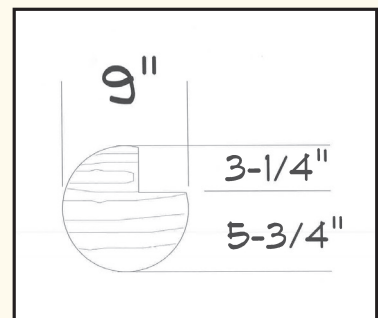

VERTICAL V-NOTCHED LOG CORNERS

1-800-657-4666

DETAILS	V-NOTCHED
Species	White Pine Western Red Cedar
Surface	Smooth or Hand Hewn
Lengths	8'-16' (Even Only)
Size	9" or 7"

DESCRIPTION	VENDOR PART NUMBER
9 PINE SMOOTH	3010100911-08, 10, 12, 14, 16
9 PINE HAND HEWN	3010100911-08H, 10H, 12H, 14H, 16H
7 PINE SMOOTH	3010500708, 10, 12, 14, 16
7 PINE HAND HEWN	3010500708H, 10H, 12H, 14H, 16H
9 CEDAR SMOOTH	2010100911-08, 10, 12, 14, 16
9 CEDAR HAND HEWN	2010100911-08H, 10H, 12H, 14H, 16H

ALSO AVAILABLE IN 4', 6' AND 18'-24' LENGTHS.

1-800-657-4666

VERTICAL V-NOTCHED LOG CORNERS

DETAILS	V-NOTCHED
Species	White Cedar
Surface	Peeled, Air-Dried
Lengths	8'
Size	3", 4", 6" also 6" x 10'

DESCRIPTION	VENDOR PART NUMBER
3" x 8'	6000003813
4" x 8'	6000004813
6" x 8'	6000026081
6" x 10'	6000026101