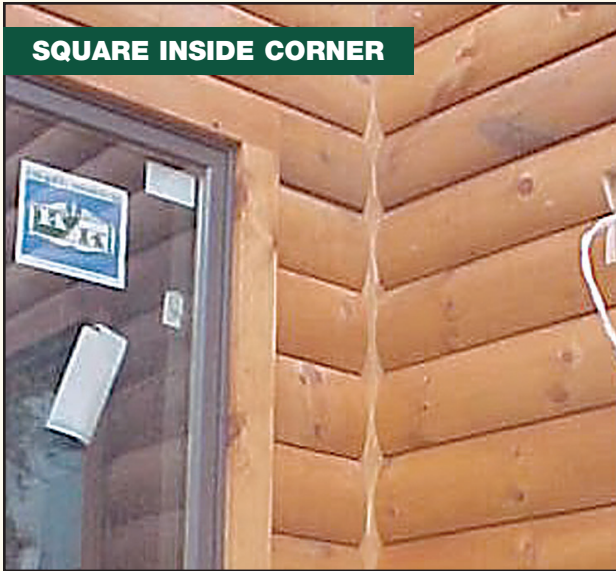

INSIDE CORNERS

1-800-657-4666

SQUARE INSIDE CORNER

DETAILS	SQUARE
Species	Kiln-dried White Pine (5x5 is Air-dried) Air-dried Western Red Cedar
Surface	Smooth or Hand Hewn
Lengths	8', 10', 12'
Size	2 1/4" x 2 1/4", 3" x 3", or 5" x 5"

INSIDE CORNER LOG

DESCRIPTION	VENDOR PART NUMBER
2 1/4 PINE SQ SMOOTH	3011010202-08, 10, 12
2 1/4 PINE SQ HAND HEWN	3011010202-08H, 10H, 12H
3 PINE SQ SMOOTH	3011010302-08, 10, 12
3 PINE SQ HAND HEWN	3011010302-08H, 10H, 12H
5 PINE SQ SMOOTH	3011023603-08, 10, 12
5 PINE SQ HAND HEWN	3011023603-08H, 10H, 12H
3 5/8 PINE LOG SMOOTH	3010501008, 10, 12
3 5/8 PINE LOG HAND HEWN	3010501008H, 10H, 12H
4 1/4 PINE LOG SMOOTH	3010101401-08, 10, 12
4 1/4 PINE LOG HAND HEWN	3010101401-08H, 10H, 12H
2 1/4 CEDAR SQ SMOOTH	2011010202-08, 10, 12
2 1/4 CEDAR SQ HAND HEWN	2011010202-08H, 10H, 12H

DETAILS	LOG
Species	Air Dried White Pine
Surface	Smooth or Hand Hewn
Lengths	8', 10', 12'
Size	3 5/8" x 3 5/8" or 4 1/4" x 4 1/4"