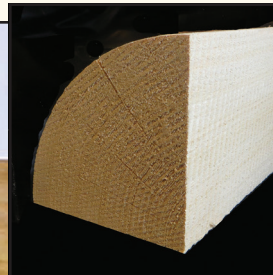

INSIDE CORNERS

1-800-657-4666

SQUARE INSIDE CORNER

DETAILS	SQUARE
Species	Kiln-dried White Pine (5x5 is Air-dried) Air-dried Western Red Cedar
Surface	Smooth or Hand Hewn
Lengths	8', 10', 12'
Size	2 1/4" x 2 1/4", 3" x 3", or 5" x 5"

INSIDE CORNER LOG

DESCRIPTION	VENDOR PART NUMBER
2 1/4 PINE SQ SMOOTH	3011010202-08, 10, 12
2 1/4 PINE SQ HAND HEWN	3011010202-08H, 10H, 12H
3 PINE SQ SMOOTH	3011010302-08, 10, 12
3 PINE SQ HAND HEWN	3011010302-08H, 10H, 12H
5 PINE SQ SMOOTH	3011023603-08, 10, 12
5 PINE SQ HAND HEWN	3011023603-08H, 10H, 12H
3 5/8 PINE LOG SMOOTH	3010501008, 10, 12
3 5/8 PINE LOG HAND HEWN	3010501008H, 10H, 12H
4 1/4 PINE LOG SMOOTH	3010101401-08, 10, 12
4 1/4 PINE LOG HAND HEWN	3010101401-08H, 10H, 12H
2 1/4 CEDAR SQ SMOOTH	2011010202-08, 10, 12
2 1/4 CEDAR SQ HAND HEWN	2011010202-08H, 10H, 12H

DETAILS	LOG
Species	Air Dried White Pine
Surface	Smooth or Hand Hewn
Lengths	8', 10', 12'
Size	3 5/8" x 3 5/8" or 4 1/4" x 4 1/4"