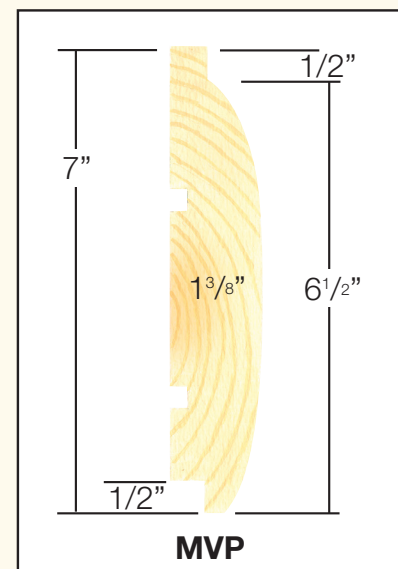

1-800-657-4666

2 X 8 MVP LOG SIDING

DETAILS	2 x 8 MVP
Species	Kiln-dried SPF Air-dried Western Red Cedar
Surface	Smooth Rustic Hewn Available Skip Hewn Available
Coverage	6-1/2 inch
Lineal Feet Per 100 Square Feet	186
Conversion Factor	.54 square feet=1 lineal foot
Lengths	8', 12', 16'
Fasteners	Splitless Siding Galvanized
Corner System	Full Tail V-Notched Corner Log Square Timber Corner
Trim	2-1/4x4 Cottage, Cottage CS or Rustic Hewn

Smooth

Rustic Hewn

Skip Hewn

Smooth

DESCRIPTION	VENDOR PART NUMBER
SPF SMOOTH	1010022802-08, -12, -16
SPF RUSTIC HEWN	1011022802-08H, -12H, -16H
SPF SKIP HEWN	1011022802-08K, -12K, -16K
CEDAR SMOOTH	2010022802-08, -12, -16
CEDAR RUSTIC HEWN	2010022802-08H, -12H, -16H
CEDAR SKIP HEWN	2011022802-08K, -12K, -16K

MVP has a log on log look.