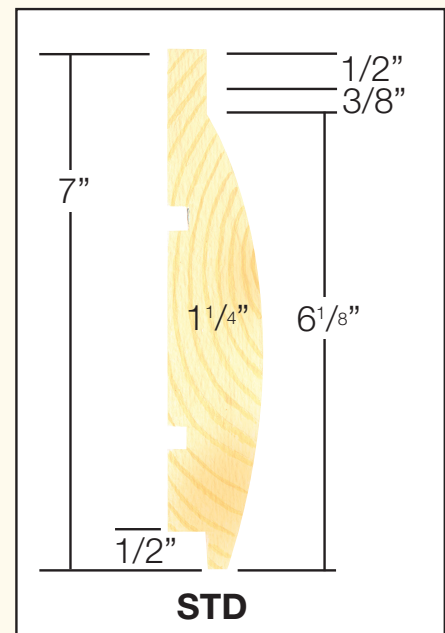

2 X 8 STD LOG SIDING

1-800-657-4666

DETAILS	2 x 8 STD
Species	Kiln-dried SPF Air-dried Western Red Cedar
Surface	Smooth Skip Hewn Available
Coverage	6-1/2 inch
Lineal Feet Per 100 Square Feet	186
Conversion Factor	.54 square feet=1 lineal foot
Lengths	8', 12', 16'
Fasteners	Splitless Siding Galvanized
Corner System	Full Tail V-Notched Corner Log Square Timber Corner
Trim	2-1/4x4 Cottage, Cottage CS or Rustic Hewn

Smooth

Skip Hewn

DESCRIPTION	VENDOR PART NUMBER
SPF SMOOTH	1010012802-08, 12, 16
SPF SKIP HEWN	1011022801-08K, 12K, 16K
CEDAR SMOOTH	2010012802-08, 12, 16
CEDAR SKIP HEWN	2010022801-08K, 12K, 16K

STD Log Siding has a 3/8" reveal or flat line to simulate a chink line.