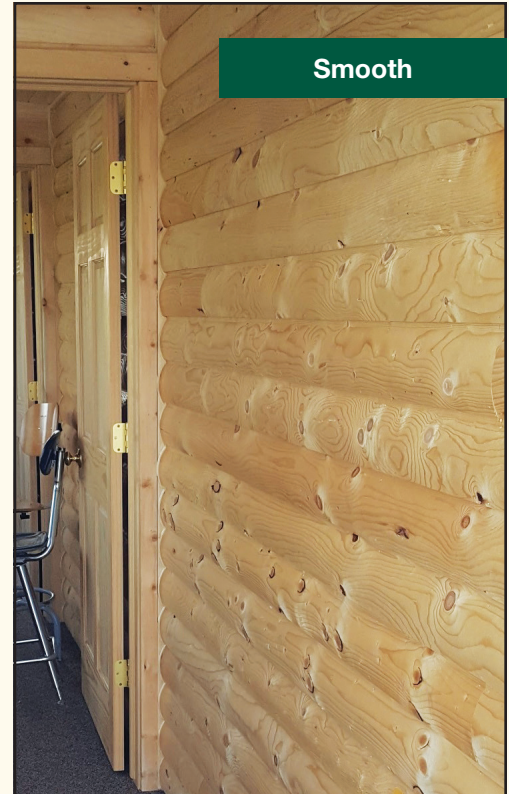

1-800-657-4666

2 X 6 LOG SIDING

DETAILS	2 x 6
Species	Kiln-dried SPF Air-dried Western Red Cedar
Surface	Smooth Rustic Hewn Available Skip Hewn Available
Coverage	4-3/4 inch
Lineal Feet Per 100 Square Feet	256
Conversion Factor	.39 square feet=1 lineal foot
Lengths	8', 12', 16'
Fasteners	Splitless Siding Galvanized
Corner System	V-Notched Corner Log Square Timber Corner
Trim	2-1/4x4 Cottage, Cottage CS or Rustic Hewn

Smooth

Rustic Hewn

Skip Hewn