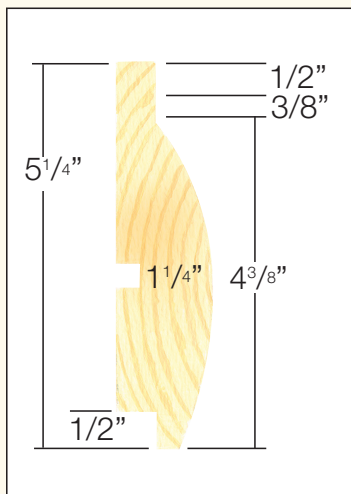

1-800-657-4666

2 X 6 LOG SIDING

DETAILS	2 x 6
Species	Kiln-dried SPF Air-dried Western Red Cedar
Surface	Smooth Rustic Hewn Available Skip Hewn Available
Coverage	4-3/4 inch
Lineal Feet Per 100 Square Feet	256
Conversion Factor	.39 square feet=1 lineal foot
Lengths	8', 12', 16'
Fasteners	Splitless Siding Galvanized
Corner System	V-Notched Corner Log Square Timber Corner
Trim	2-1/4x4 Cottage, Cottage CS or Rustic Hewn

DESCRIPTION	VENDOR PART NUMBER
SPF SMOOTH	1010002602-08, 12, 16
SPF RUSTIC HEWN	1011002602-08H, 12H, 16H
SPF SKIP HEWN	1011002602-08K, 12K, 16K
CEDAR SMOOTH	2010002602-08, 12, 16
CEDAR RUSTIC HEWN	2010002602-08H, 12H, 16H
CEDAR SKIP HEWN	2010002602-08K, 12K, 16K