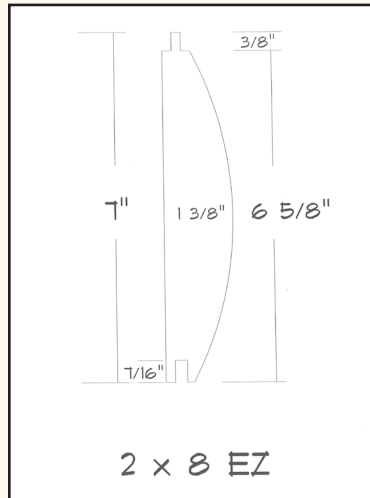

# EZ LOG SIDING

(FOR INTERIOR USE)

1-800-657-4666

DETAILS	2 X 6	2 X 8
<b>Species</b>	Kiln-dried SPF Air-dried Western Red Cedar	Kiln-dried SPF Air-dried Western Red Cedar
<b>Surface</b>	Smooth Skip Hewn Available	Smooth Skip Hewn Available
<b>Coverage</b>	4-7/8 inch	6-5/8 inch
<b>Lineal Feet Per 100 Square Feet</b>	250	182
<b>Conversion Factor</b>	.4 square feet=1 lineal foot	.55 square feet=1 lineal foot
<b>Lengths</b>	8',12',16'	8',12',16'
<b>Fasteners (Hidden)</b>	Galvanized Brad Nail Galvanized Finished Nail	Galvanized Brad Nail Galvanized Finished Nail
<b>Corner System</b>	Square Inside Corner Inside Corner Log	Square Inside Corner Inside Corner Log
<b>Trim</b>	2-1/4x4 Cottage or Cottage CS	2-1/4x4 Cottage or Cottage CS

DESCRIPTION	VENDOR PART NUMBER
<b>2 X 6 SPF SMOOTH</b>	1010002603-08, 12, 16
<b>2 X 6 SPF SKIP HEWN</b>	1010002604-08K, 12K, 16K
<b>2 X 6 CEDAR SMOOTH</b>	2010002603-08, 12, 16
<b>2 X 6 CEDAR SKIP HEWN</b>	2010002603-08K, 12K, 16K

DESCRIPTION	VENDOR PART NUMBER
<b>2 X 8 SPF SMOOTH</b>	1010022805-08, 12, 16
<b>2 X 8 SPF SKIP HEWN</b>	1010022806-08K, 12K, 16K
<b>2 X 8 CEDAR SMOOTH</b>	2010032804-08, 12, 16
<b>2 X 8 CEDAR SKIP HEWN</b>	2010032804-08K, 12K, 16K