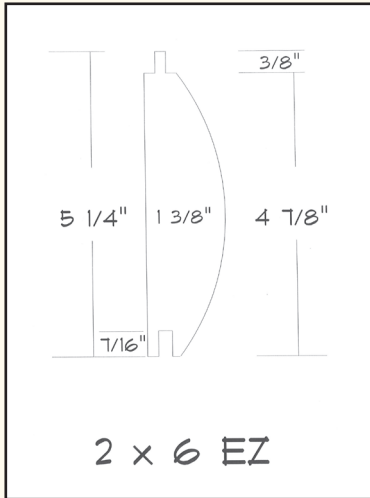

# EZ LOG SIDING

(FOR INTERIOR USE)

1-800-657-4666

DETAILS	2 X 6	2 X 8
<b>Species</b>	Kiln-dried SPF Air-dried Western Red Cedar	Kiln-dried SPF Air-dried Western Red Cedar
<b>Surface</b>	Smooth Skip Hewn Available	Smooth Skip Hewn Available
<b>Coverage</b>	4-7/8 inch	6-5/8 inch
<b>Lineal Feet Per 100 Square Feet</b>	250	182
<b>Conversion Factor</b>	.4 square feet=1 lineal foot	.55 square feet=1 lineal foot
<b>Lengths</b>	8',12',16'	8',12',16'
<b>Fasteners (Hidden)</b>	Galvanized Brad Nail Galvanized Finished Nail	Galvanized Brad Nail Galvanized Finished Nail
<b>Corner System</b>	Square Inside Corner Inside Corner Log	Square Inside Corner Inside Corner Log
<b>Trim</b>	2-1/4x4 Cottage or Cottage CS	2-1/4x4 Cottage or Cottage CS

DESCRIPTION	VENDOR PART NUMBER
<b>2 X 6 SPF SMOOTH</b>	1010002603-08, 12, 16
<b>2 X 6 SPF SKIP HEWN</b>	1010002604-08K, 12K, 16K
<b>2 X 6 CEDAR SMOOTH</b>	2010002603-08, 12, 16
<b>2 X 6 CEDAR SKIP HEWN</b>	2010002603-08K, 12K, 16K

DESCRIPTION	VENDOR PART NUMBER
<b>2 X 8 SPF SMOOTH</b>	1010022805-08, 12, 16
<b>2 X 8 SPF SKIP HEWN</b>	1010022806-08K, 12K, 16K
<b>2 X 8 CEDAR SMOOTH</b>	2010032804-08, 12, 16
<b>2 X 8 CEDAR SKIP HEWN</b>	2010032804-08K, 12K, 16K