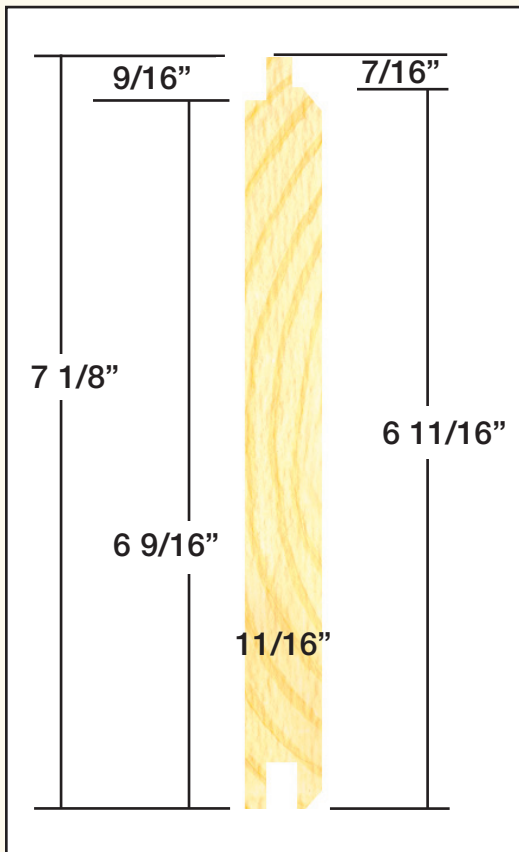

1X8 WOODSMAN

(REVERSIBLE) (FOR INTERIOR USE)

1-800-657-4666

FOR CEILINGS, WAINSCOTTING, ACCENT WALLS AND MORE.

Rustic Hewn

Circle Sawn

Reversible	Rustic Hewn	
	Circle Sawn	
Reversible	Smooth (Bevel Edge Side Shown)	
	Smooth (Nickel Gap Side Shown)	

1-800-657-4666

1X8 WOODSMAN

(REVERSIBLE) (FOR INTERIOR USE)

DETAILS	1 x 8
Species	Kiln-dried SPF
Surface	Rustic Hewn/Circle Sawn Smooth Available
Coverage	6-11/16 inch
Lineal Feet Per 100 Square Feet	182
Conversion Factor	.55 square feet =1 lineal foot
Lengths	8'-16' Even
Fasteners	Galvanized Brad Nail Galvanized Finish Nail
Corner System	3" x 8' V-Notched Corner Square Timber Corner
Trim	1-1/2x3-1/2 Hewn

DESCRIPTION	VENDOR PART NUMBER
RUSTIC HEWN/CIRCLE SAWN	1010001808, 10, 12, 14, 16
SMOOTH	1010001808S, 10S, 12S, 14S, 16S

Also Available Prefinished in Clear.