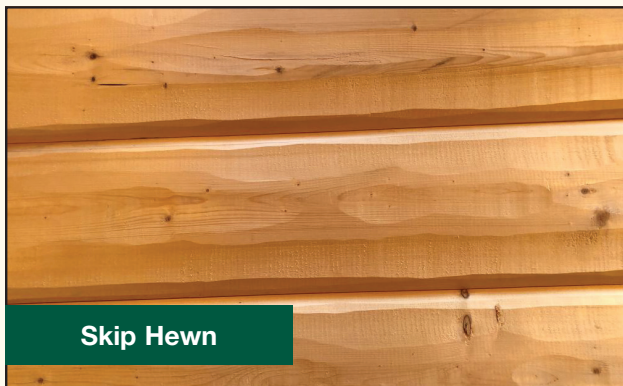

# 2 X 8 T&G Timber siding

1-800-657-4666

DETAILS	2 X 8 T&G
<b>Species</b>	Kiln-dried SPF Air-dried Western Red Cedar
<b>Surface</b>	Smooth Circle Sawn Available Skip Hewn Available
<b>Coverage</b>	6-5/8 inch
<b>Lineal Feet Per 100 Square Feet</b>	182
<b>Conversion Factor</b>	.55 square feet=1 lineal foot
<b>Lengths</b>	8', 12', 16'
<b>Fasteners</b>	Splitless Siding Galvanized
<b>Corner System</b>	Square Timber Corner
<b>Trim</b>	2-1/4x4 Cottage, Cottage CS

Skip Hewn

Circle Sawn

DESCRIPTION	VENDOR PART NUMBER
SPF SMOOTH	1010402800-08S, 12S, 16S
SPF CIRCLE SAWN	1010402800-08CS, 12CS, 16CS
SPF SKIP HEWN	1010402800-08K, 12K, 16K
CEDAR SMOOTH	2010402800-08S, 12S, 16S
CEDAR CIRCLE SAWN	2010402800-08CS, 12CS, 16CS
CEDAR SKIP HEWN	2010402800-08K, 12K, 16K