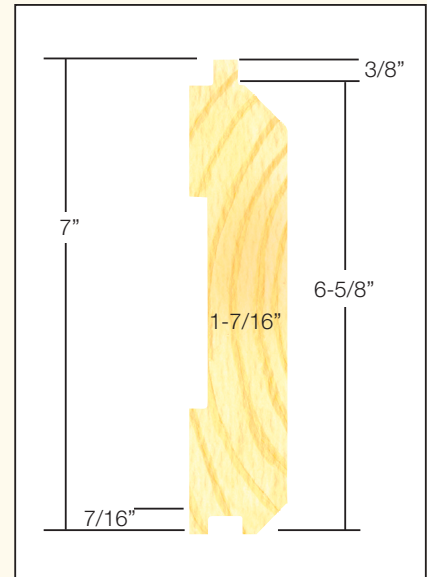

# 2 X 8 T&G Timber siding

1-800-657-4666

DETAILS	2 X 8 T&G
<b>Species</b>	Kiln-dried SPF Air-dried Western Red Cedar
<b>Surface</b>	Smooth Circle Sawn Available Skip Hewn Available
<b>Coverage</b>	6-5/8 inch
<b>Lineal Feet Per 100 Square Feet</b>	182
<b>Conversion Factor</b>	.55 square feet=1 lineal foot
<b>Lengths</b>	8', 12', 16'
<b>Fasteners</b>	Splitless Siding Galvanized
<b>Corner System</b>	Square Timber Corner
<b>Trim</b>	2-1/4x4 Cottage, Cottage CS

Skip Hewn

Circle Sawn

DESCRIPTION	VENDOR PART NUMBER
SPF SMOOTH	1010402800-08S, 12S, 16S
SPF CIRCLE SAWN	1010402800-08CS, 12CS, 16CS
SPF SKIP HEWN	1010402800-08K, 12K, 16K
CEDAR SMOOTH	2010402800-08S, 12S, 16S
CEDAR CIRCLE SAWN	2010402800-08CS, 12CS, 16CS
CEDAR SKIP HEWN	2010402800-08K, 12K, 16K