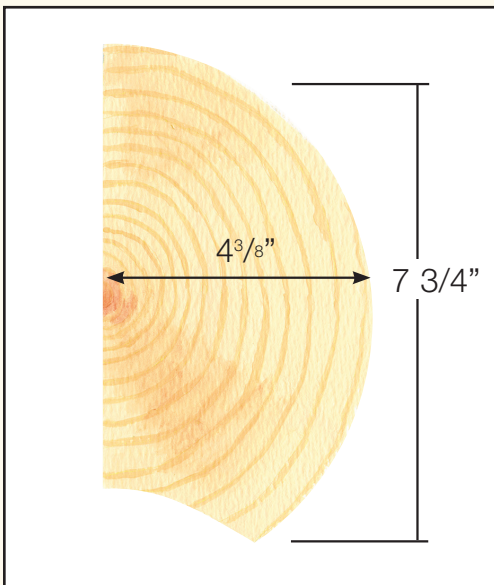

# 4 1/2 X 9 HALF LOG SIDING

1-800-657-4666

Smooth

Hand Hewn

1-800-657-4666

# 4 1/2 X 9 HALF LOG SIDING

DETAILS	4 1/2 x 9
<b>Species</b>	Air-dried Wisconsin White Pine
<b>Surface</b>	Smooth Hand Hewn Available
<b>Coverage</b>	7-3/4 inch
<b>Lineal Feet Per 100 Square Feet</b>	158
<b>Conversion Factor</b>	.64 square feet=1 lineal foot
<b>Lengths</b>	6'-16' (Even Only)
<b>Fasteners</b>	Log Screws
<b>Corner System</b>	Saddle Notch 9" V-Notched Corner Log
<b>Trim</b>	5x5 Smooth or Hewn 3x6 Lodge XL (3" being the face)

DESCRIPTION	VENDOR PART NUMBER
<b>SMOOTH</b>	3010204901-06, 08, 10, 12, 14, 16
<b>HAND HEWN</b>	3010204901-06H, 08H, 10H, 12H, 14H, 16H