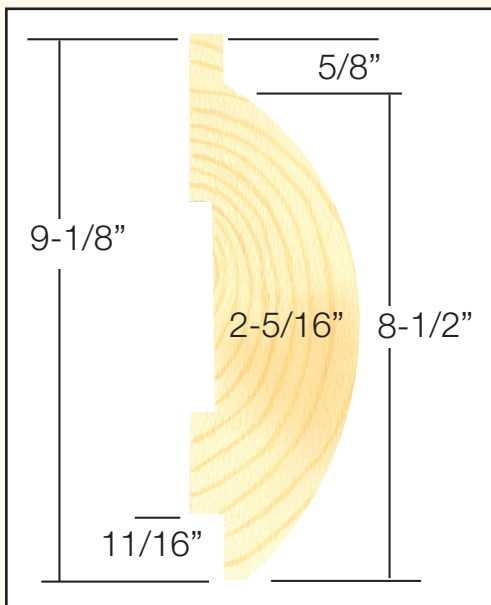

3 X 10 BIG LOG SIDING

1-800-657-4666

1-800-657-4666

3 X 10 BIG LOG SIDING

DETAILS	3 x 10
Species	Kiln-dried Wisconsin White Pine
Surface	Smooth Rustic Hewn Available Skip Hewn Available
Coverage	8-1/2 inch
Lineal Feet Per 100 Square Feet	144
Conversion Factor	.70 square feet=1 lineal foot
Lengths	8',12',16'
Fasteners	Splitless Siding Galvanized
Corner System	Full Tail V-Notched Corner Log Square Timber Corner
Trim	3x4 Cottage XL, Cottage XL CS or Rustic Hewn

DESCRIPTION	VENDOR PART NUMBER
SMOOTH	3010111004-08, 12, 16
RUSTIC HEWN	3010111004-08H, 12H, 16H
SKIP HEWN	3010111004-08K, 12K, 16K

Rustic Hewn

Smooth