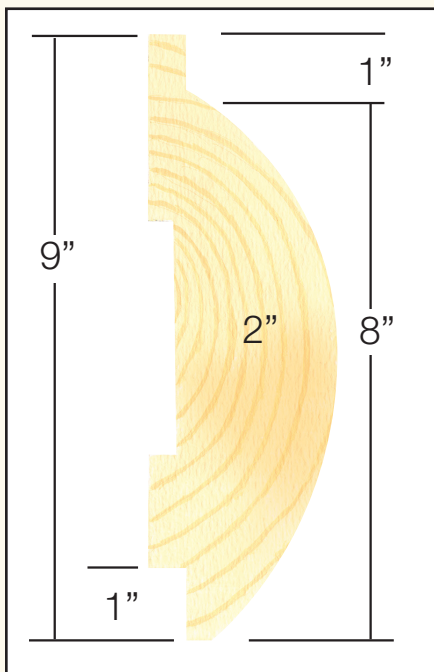

# 2 1/2 X 10 SUPER LOG SIDING

1-800-657-4666

Smooth

Smooth

Rustic Hewn

Skip Hewn

1-800-657-4666

# 2 1/2 X 10 SUPER LOG SIDING

DETAILS	2 1/2 x 10
<b>Species</b>	Kiln-dried Wisconsin White Pine
<b>Surface</b>	Smooth Rustic Hewn Available Skip Hewn Available
<b>Coverage</b>	8 inch
<b>Lineal Feet Per 100 Square Feet</b>	152
<b>Conversion Factor</b>	.66 square feet=1 lineal foot
<b>Lengths</b>	8', 12', 16'
<b>Fasteners</b>	Splitless Siding Galvanized
<b>Corner System</b>	Full Tail V-Notched Corner Log Square Timber Corner
<b>Trim</b>	2-1/4x4 Cottage 3x4 Cottage XL, Cottage XL CS or Rustic Hewn

DESCRIPTION	VENDOR PART NUMBER
<b>SMOOTH</b>	3010111002-08, 12, 16
<b>RUSTIC HEWN</b>	3010111002-08H, 12H, 16H
<b>SKIP HEWN</b>	3010111002-08K, 12K, 16K