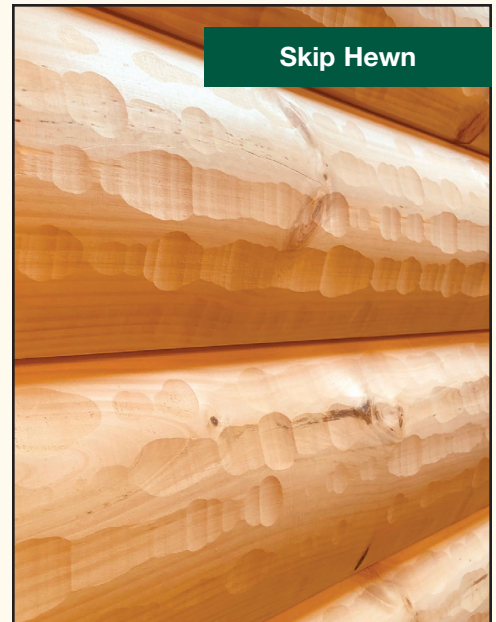

# 2 1/2 X 10 SUPER LOG SIDING

1-800-657-4666

Smooth

Smooth

Rustic Hewn

Skip Hewn

1-800-657-4666

# 2 1/2 X 10 SUPER LOG SIDING

DETAILS	2 1/2 x 10
<b>Species</b>	Kiln-dried Wisconsin White Pine
<b>Surface</b>	Smooth Rustic Hewn Available Skip Hewn Available
<b>Coverage</b>	8 inch
<b>Lineal Feet Per 100 Square Feet</b>	152
<b>Conversion Factor</b>	.66 square feet=1 lineal foot
<b>Lengths</b>	8', 12', 16'
<b>Fasteners</b>	Splitless Siding Galvanized
<b>Corner System</b>	Full Tail V-Notched Corner Log Square Timber Corner
<b>Trim</b>	2-1/4x4 Cottage 3x4 Cottage XL, Cottage XL CS or Rustic Hewn