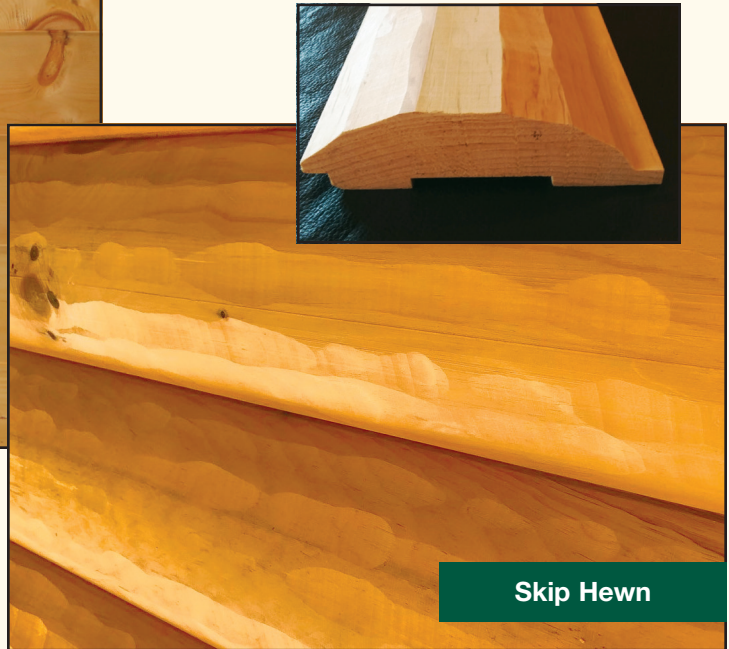

3 X 8 LOGGERS CHOICE

1-800-657-4666

1-800-657-4666

3 X 8 LOGGERS CHOICE

DETAILS	3 x 8
Species	Kiln-dried Wisconsin White Pine
Surface	Smooth Rustic Hewn Available Skip Hewn Available
Coverage	7 inch
Lineal Feet Per 100 Square Feet	174
Conversion Factor	.58 square feet=1 lineal foot
Lengths	8', 12', 16'
Fasteners	Splitless Siding Galvanized
Corner System	Full Tail V-Notched Corner Log Square Timber Corner
Trim	3x4 Cottage XL, Cottage XL CS or Rustic Hewn

DESCRIPTION	VENDOR PART NUMBER
SMOOTH	3010033802-08, 12, 16
RUSTIC HEWN	3010033802-08H, 12H, 16H
SKIP HEWN	3010033802-08K, 12K, 16K

Rustic Hewn

Rustic Hewn