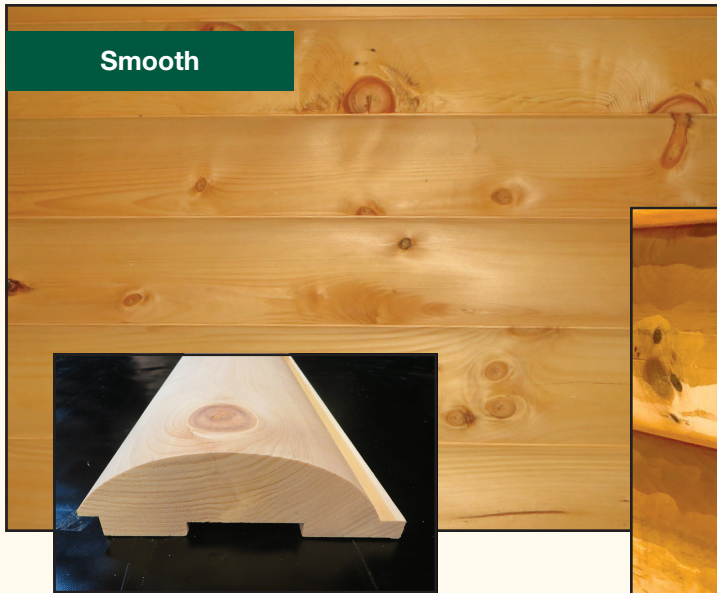

3 X 8 LOGGERS CHOICE

1-800-657-4666

1-800-657-4666

3 X 8 LOGGERS CHOICE

DETAILS	3 x 8
Species	Kiln-dried Wisconsin White Pine
Surface	Smooth Rustic Hewn Available Skip Hewn Available
Coverage	7 inch
Lineal Feet Per 100 Square Feet	174
Conversion Factor	.58 square feet=1 lineal foot
Lengths	8', 12', 16'
Fasteners	Splitless Siding Galvanized
Corner System	Full Tail V-Notched Corner Log Square Timber Corner
Trim	3x4 Cottage XL, Cottage XL CS or Rustic Hewn

DESCRIPTION	VENDOR PART NUMBER
SMOOTH	3010033802-08, 12, 16
RUSTIC HEWN	3010033802-08H, 12H, 16H
SKIP HEWN	3010033802-08K, 12K, 16K

Rustic Hewn

Rustic Hewn