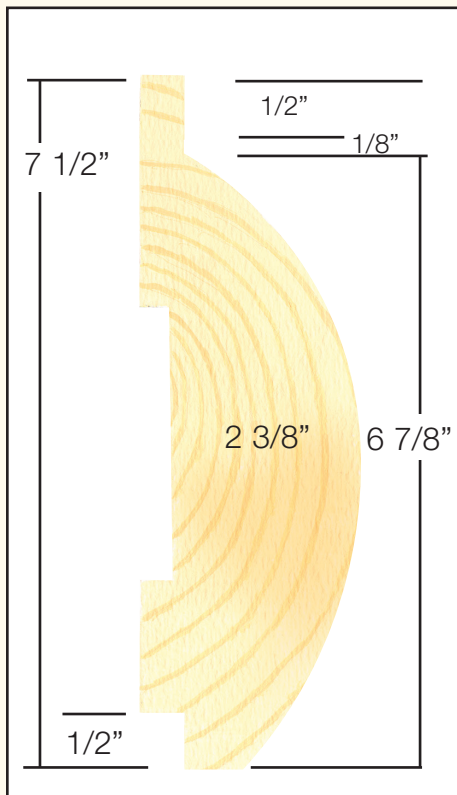

3 X 8 LOGGERS CHOICE

1-800-657-4666

1-800-657-4666

3 X 8 LOGGERS CHOICE

DETAILS	3 x 8
Species	Kiln-dried Wisconsin White Pine
Surface	Smooth Rustic Hewn Available Skip Hewn Available
Coverage	7 inch
Lineal Feet Per 100 Square Feet	174
Conversion Factor	.58 square feet=1 lineal foot
Lengths	8', 12', 16'
Fasteners	Splitless Siding Galvanized
Corner System	Full Tail V-Notched Corner Log Square Timber Corner
Trim	3x4 Cottage XL, Cottage XL CS or Rustic Hewn

DESCRIPTION	VENDOR PART NUMBER
SMOOTH	3010033802-08, 12, 16
RUSTIC HEWN	3010033802-08H, 12H, 16H
SKIP HEWN	3010033802-08K, 12K, 16K

Rustic Hewn

Rustic Hewn